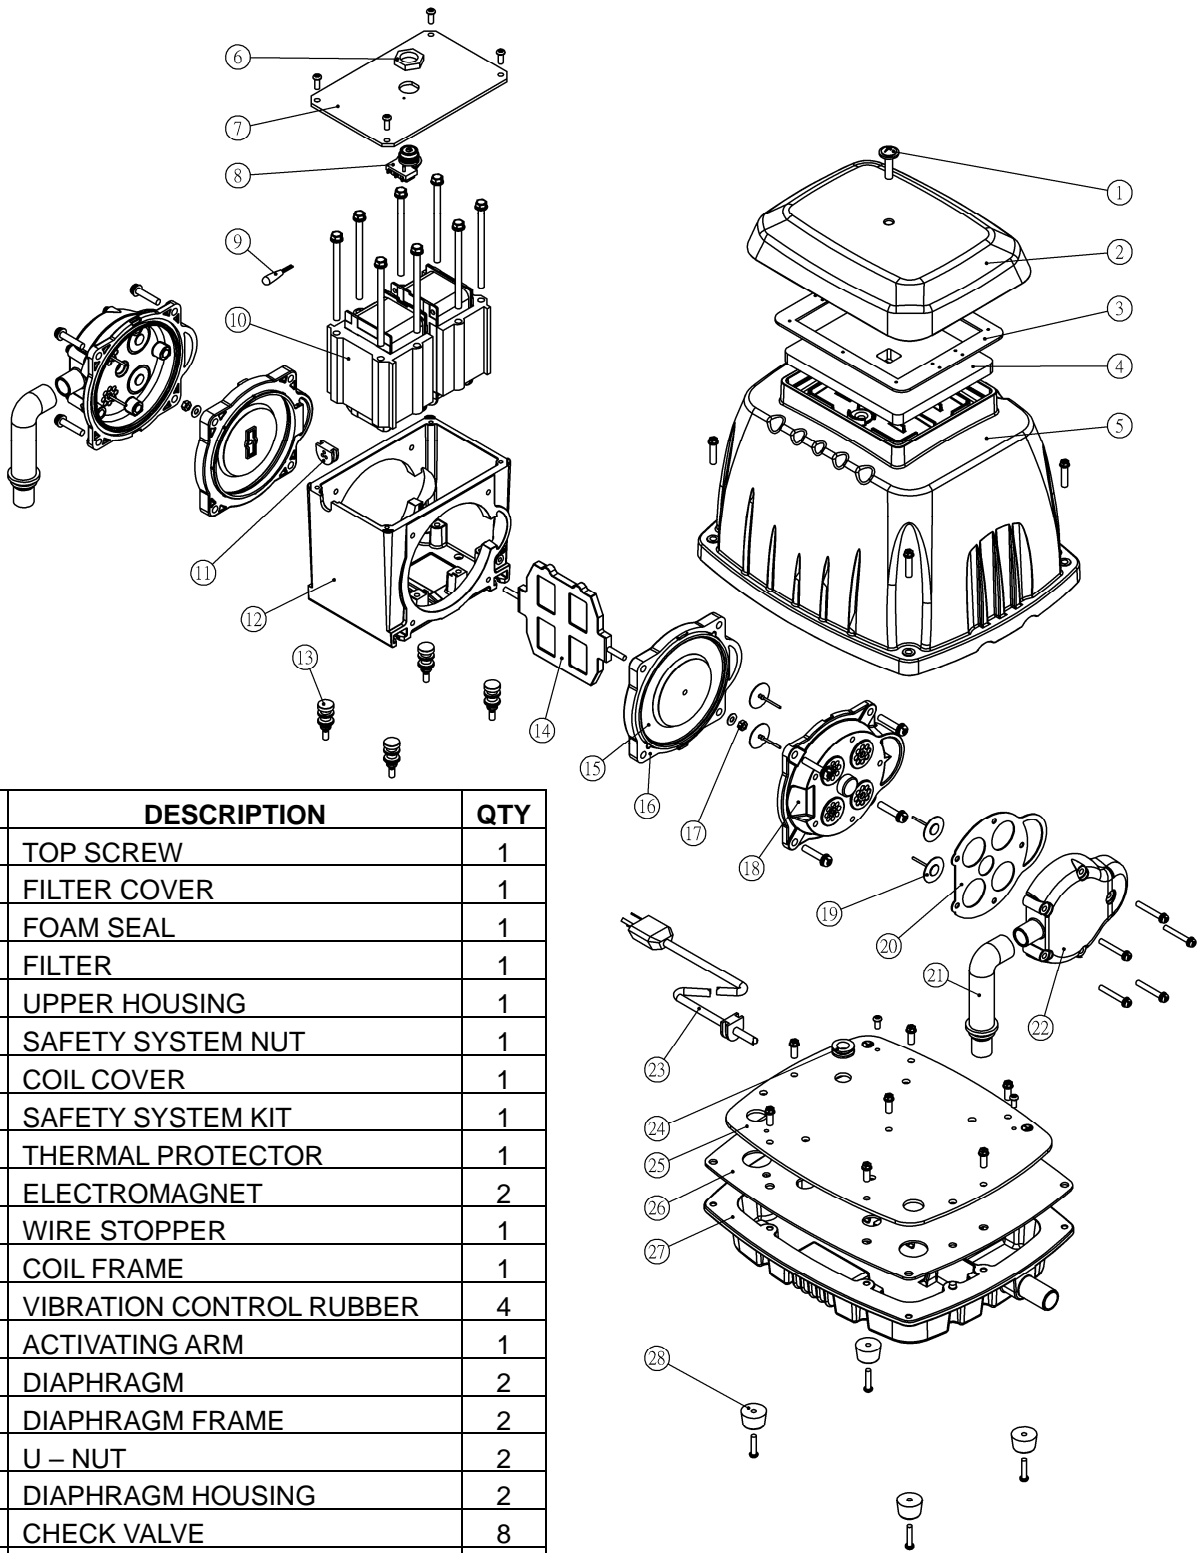

DBMX version series 150 - 200

NO.	DESCRIPTION	QTY
1	TOP SCREW	1
2	FILTER COVER	1
3	FOAM SEAL	1
4	FILTER	1
5	UPPER HOUSING	1
6	SAFETY SYSTEM NUT	1
7	COIL COVER	1
8	SAFETY SYSTEM KIT	1
9	THERMAL PROTECTOR	1
10	ELECTROMAGNET	2
11	WIRE STOPPER	1
12	COIL FRAME	1
13	VIBRATION CONTROL RUBBER	4
14	ACTIVATING ARM	1
15	DIAPHRAGM	2
16	DIAPHRAGM FRAME	2
17	U - NUT	2
18	DIAPHRAGM HOUSING	2
19	CHECK VALVE	8
20	GASKET - 1	2
21	L - TUBE	2
22	DIAPHRAGM HOUSING COVER	2
23	POWER CORD	1
24	CORD PROTECTOR	1
25	STEEL PLATE	1
26	GASKET - 2	1
27	LOWER HOUSING	1
28	RUBBER FEET	4