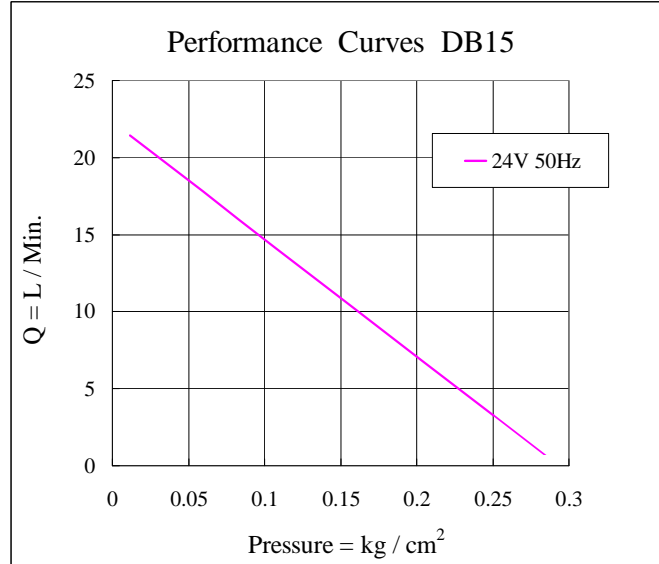

Model No. DB15 24V

Performance / Rendimiento / Prestanda

★ Allowance : ±5%

Exhaust

Dimensions / Dimensioner (mm)

Model No.	Voltage (VAC)	Frequency (HZ)	Rated Pressure (kg/cm ²)	Airflow (LPM)	AMP (A)	WATT (W)
DB15 24V	24	50	0.1	15	1.4	15