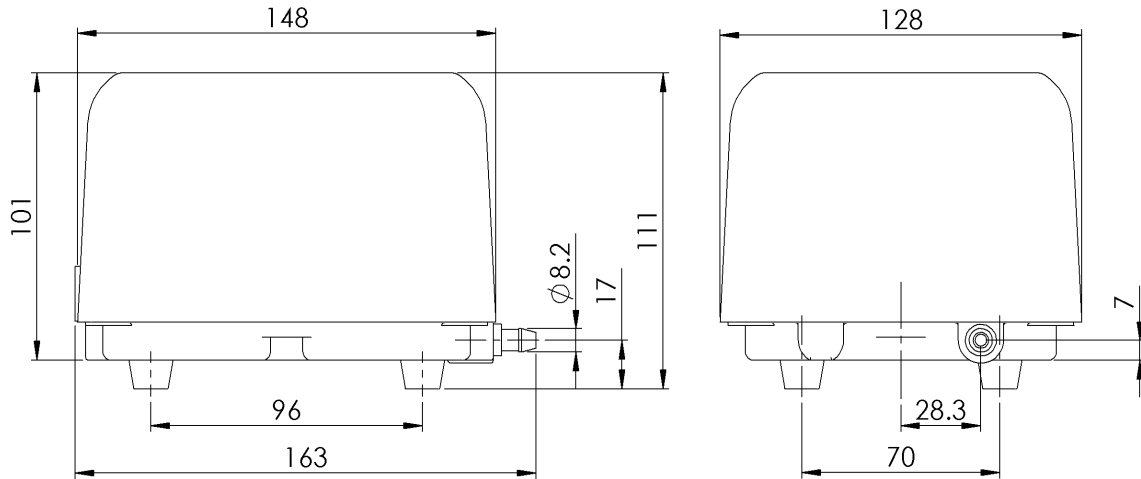

Model No. DB15 24V

Performance / Rendimiento / Prestanda

★ Allowance : ±5%

Exhaust

Dimensions / Dimensioner (mm)

Model No.	Voltage (VAC)	Frequency (HZ)	Rated Pressure (kg/cm ²)	Airflow (LPM)	AMP (A)	WATT (W)
DB15 24V	24	50	0.1	15	1.4	15