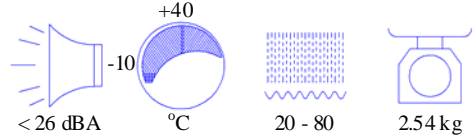

Model No. DB15 24V

Performance / Rendimiento / Prestanda

★ Allowance : ±5%

Exhaust

Dimensions / Dimensioner (mm)

Model No.	Voltage (VAC)	Frequency (HZ)	Rated Pressure (kg/cm ²)	Airflow (LPM)	AMP (A)	WATT (W)
DB15 24V	24	50	0.1	15	1.4	15