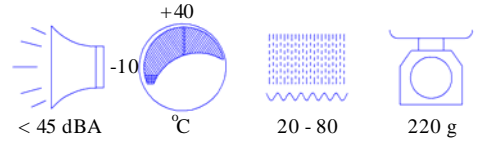

Model No. AM5

Performance / Rendimiento / Prestanda

★ Allowance : ±5%

Exhaust

Vol.suction

Dimensions / Dimensioner (mm)

| Model No. | Voltage (VDC) | Working Pressure Range | Max Airflow (LPM) | Max AMP (A) |
|-----------|---------------|------------------------|-------------------|-------------|
| AM5 | DC12 | -30kPa ~ 0.045MPa | 6.5 | 0.3 |