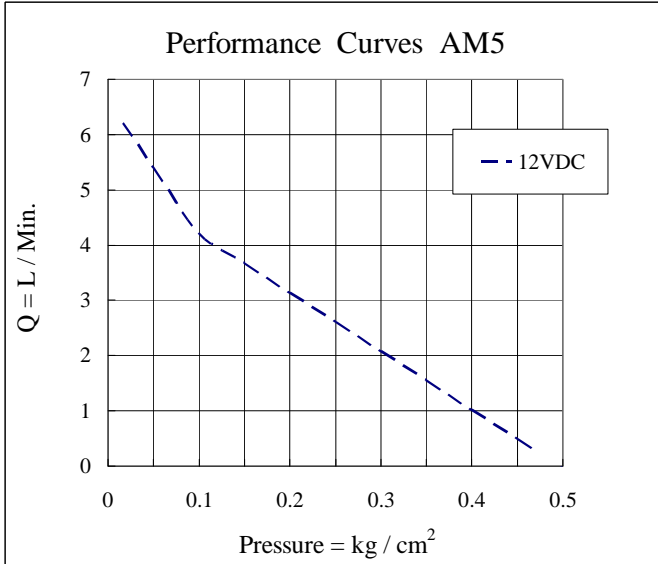

Model No. AM5

Performance / Rendimiento / Prestanda

★ Allowance : ±5%

Exhaust

Vol.suction

Dimensions / Dimensioner (mm)

| Model No. | Voltage (VDC) | Working Pressure Range | Max Airflow (LPM) | Max AMP (A) |
|-----------|---------------|------------------------|-------------------|-------------|
| AM5 | DC12 | -30kPa ~ 0.045MPa | 6.5 | 0.3 |