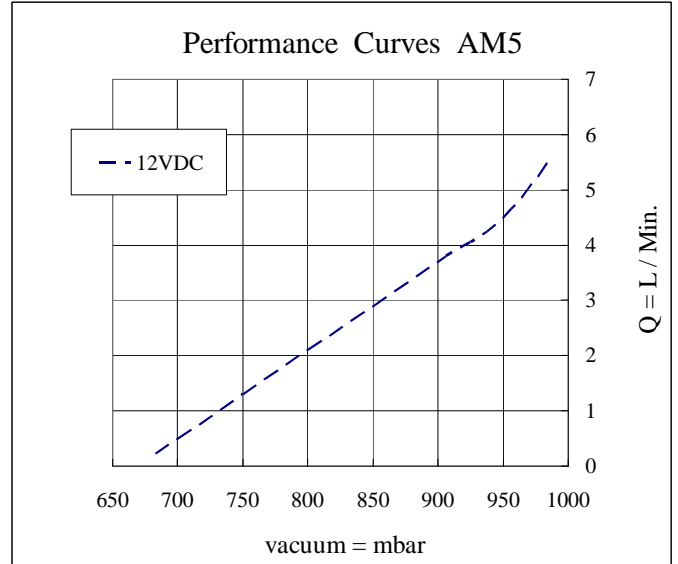

Model No. AM5

Performance / Rendimiento / Prestanda

★ Allowance : ±5%

Exhaust

Vol.suction

Dimensions / Dimensioner (mm)

| Model No. | Voltage (VDC) | Working Pressure Range | Max Airflow (LPM) | Max AMP (A) |
|-----------|---------------|------------------------|-------------------|-------------|
| AM5 | DC12 | -30kPa ~ 0.045MPa | 6.5 | 0.3 |