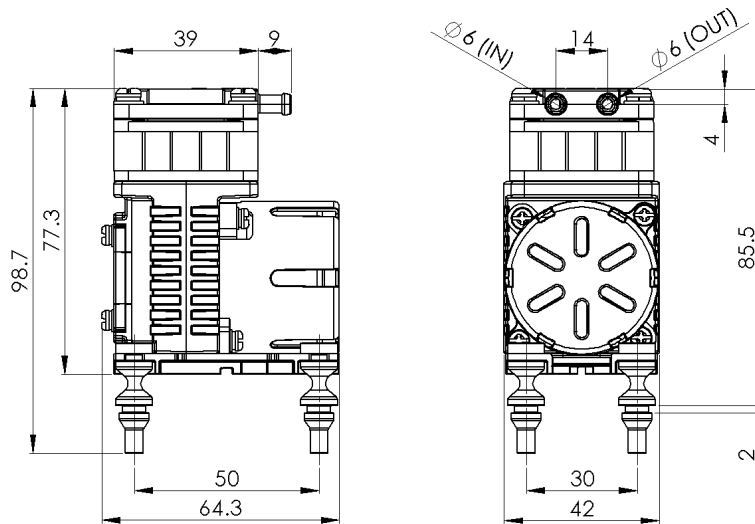

Model No. AM5

Performance / Rendimiento / Prestanda

★ Allowance : ±5%

Exhaust

Vol.suction

Dimensions / Dimensioner (mm)

| Model No. | Voltage (VDC) | Working Pressure Range | Max Airflow (LPM) | Max AMP (A) |
|-----------|---------------|------------------------|-------------------|-------------|
| AM5 | DC12 | -30kPa ~ 0.045MPa | 6.5 | 0.3 |