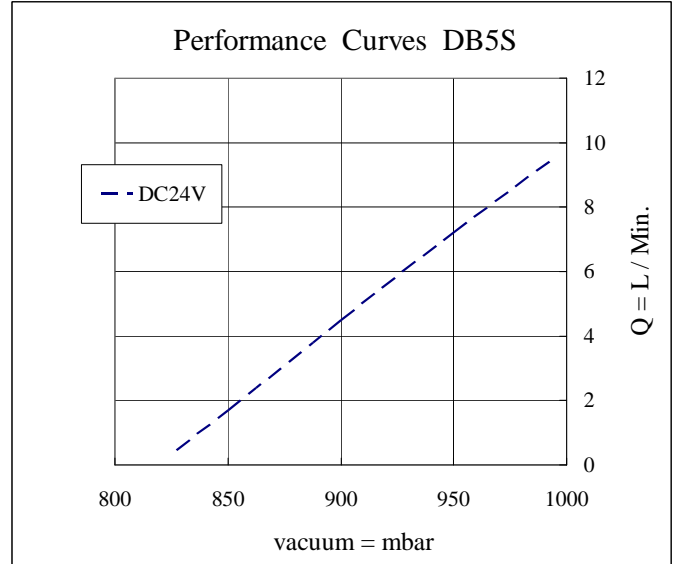

## Model No. DB5S-24VDC

Performance / Rendimiento / Prestanda

★ Allowance : ±5%

**Exhaust**

**Vol.suction**

Dimensions / Dimensioner (mm)

Model No.	Voltage (VDC)	Rated Pressure (kg/cm <sup>2</sup> )	Airflow (LPM)	AMP (A)	WATT (W)	Max. Vacuum (Milli bar)
DB5S-24VDC	24	0.04	8	0.4	9.6	180