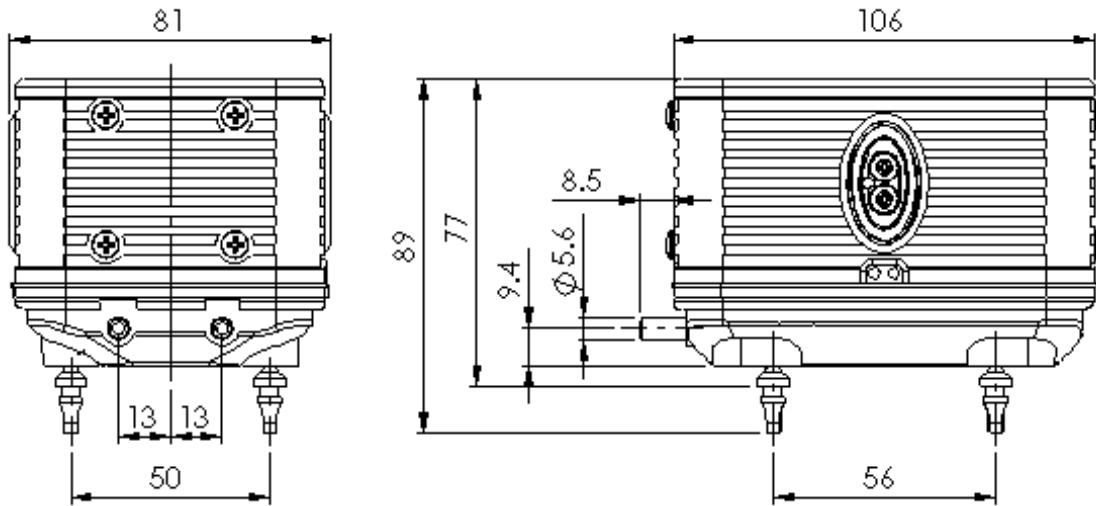

## Model No. DB5S-24VDC

Performance / Rendimiento / Prestanda

★ Allowance : ±5%

**Exhaust**

**Vol.suction**

Dimensions / Dimensioner (mm)

Model No.	Voltage (VDC)	Rated Pressure (kg/cm <sup>2</sup> )	Airflow (LPM)	AMP (A)	WATT (W)	Max. Vacuum (Milli bar)
DB5S-24VDC	24	0.04	8	0.4	9.6	180