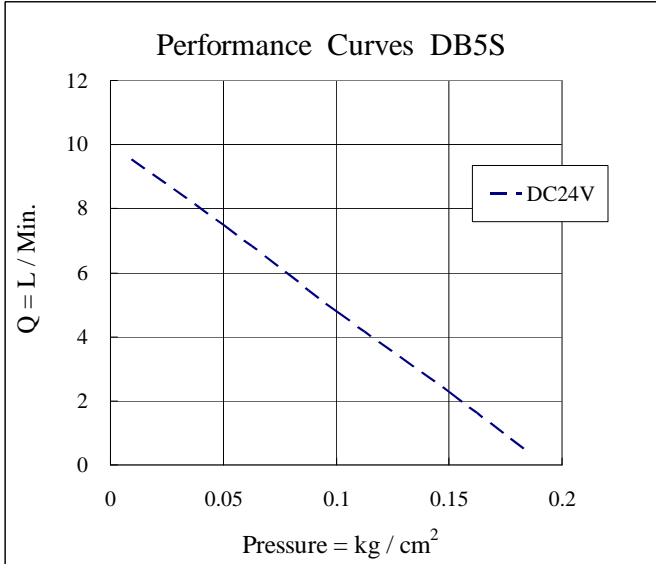

## Model No. DB5S-24VDC

Performance / Rendimiento / Prestanda

★ Allowance : ±5%

**Exhaust**

**Vol.suction**

Dimensions / Dimensioner (mm)

Model No.	Voltage (VDC)	Rated Pressure (kg/cm <sup>2</sup> )	Airflow (LPM)	AMP (A)	WATT (W)	Max. Vacuum (Milli bar)
DB5S-24VDC	24	0.04	8	0.4	9.6	180