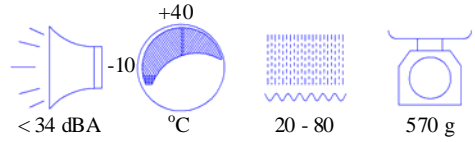

## Model No. DB5S-24VDC

Performance / Rendimiento / Prestanda

★ Allowance : ±5%

**Exhaust**

**Vol.suction**

Dimensions / Dimensioner (mm)

Model No.	Voltage (VDC)	Rated Pressure (kg/cm <sup>2</sup> )	Airflow (LPM)	AMP (A)	WATT (W)	Max. Vacuum (Milli bar)
DB5S-24VDC	24	0.04	8	0.4	9.6	180