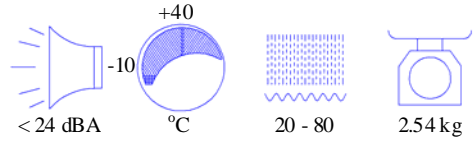

Model No. DB15S 24V

Performance / Rendimiento / Prestanda

★ Allowance : ±5%

Exhaust

Vol.suction

Dimensions / Dimensioner (mm)

Model No.	Voltage (VAC)	Frequency (HZ)	Rated Pressure (kg/cm ²)	Airflow (LPM)	AMP (A)	WATT (W)	Max. Vacuum (Milli bar)
DB15S 24V	24	50	0.1	15	1.35	14	270