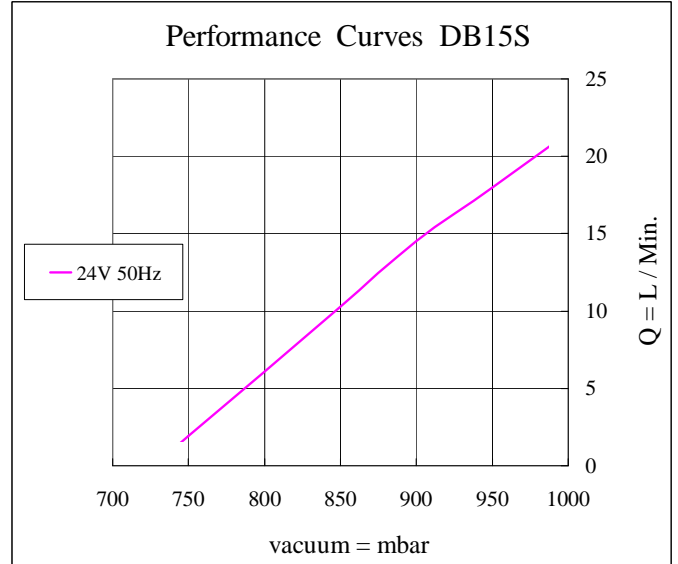

Model No. DB15S 24V

Performance / Rendimiento / Prestanda

★ Allowance : ±5%

Exhaust

Vol.suction

Dimensions / Dimensioner (mm)

Model No.	Voltage (VAC)	Frequency (HZ)	Rated Pressure (kg/cm ²)	Airflow (LPM)	AMP (A)	WATT (W)	Max. Vacuum (Milli bar)
DB15S 24V	24	50	0.1	15	1.35	14	270