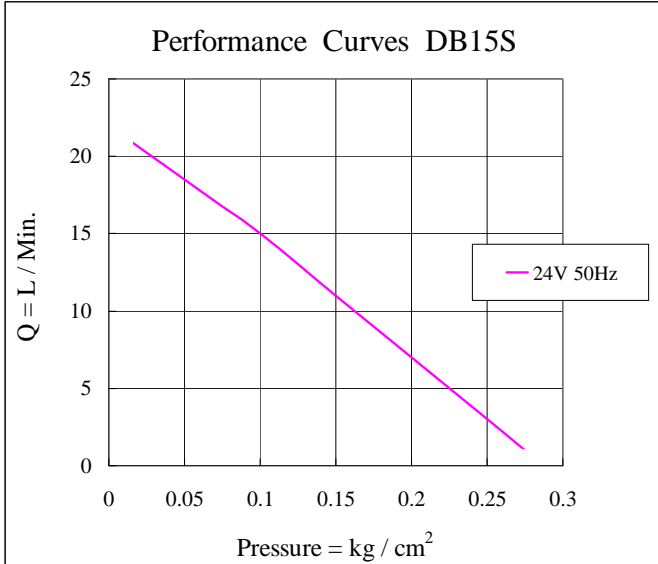

Model No. DB15S 24V

Performance / Rendimiento / Prestanda

★ Allowance : ±5%

Exhaust

Vol.suction

Dimensions / Dimensioner (mm)

Model No.	Voltage (VAC)	Frequency (HZ)	Rated Pressure (kg/cm ²)	Airflow (LPM)	AMP (A)	WATT (W)	Max. Vacuum (Milli bar)
DB15S 24V	24	50	0.1	15	1.35	14	270