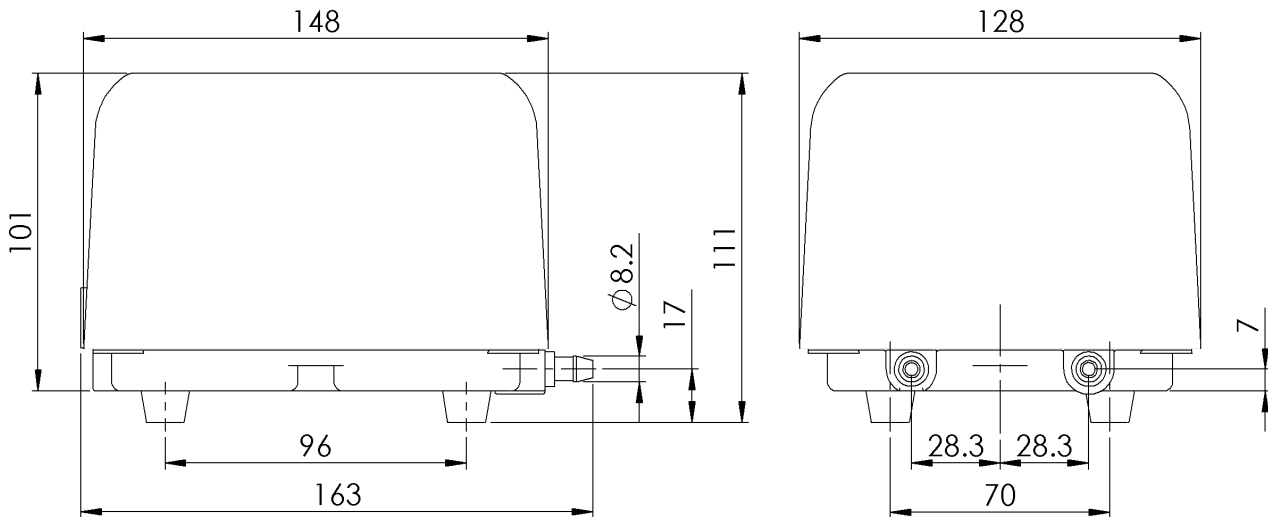

Model No. DB15S 24V

Performance / Rendimiento / Prestanda

★ Allowance : ±5%

Exhaust

Vol.suction

Dimensions / Dimensioner (mm)

Model No.	Voltage (VAC)	Frequency (HZ)	Rated Pressure (kg/cm ²)	Airflow (LPM)	AMP (A)	WATT (W)	Max. Vacuum (Milli bar)
DB15S 24V	24	50	0.1	15	1.35	14	270