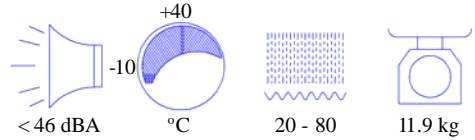

Model No. DBMX150

Performance / Rendimiento / Prestanda

★ Allowance : $\pm 5\%$

Exhaust

Dimensions / Dimensioner (mm)

Operating range : 0.1 to 0.25 kg/cm²

Model No.	Voltage (VAC)	Frequency (HZ)	Rated Pressure (kg/cm ²)	Airflow (LPM)	AMP (A)	WATT (W)
DBMX150	110 ~ 120	60	0.2	150	2.1	134
DBMX150	220 ~ 240	50	0.2	150	1.2	130