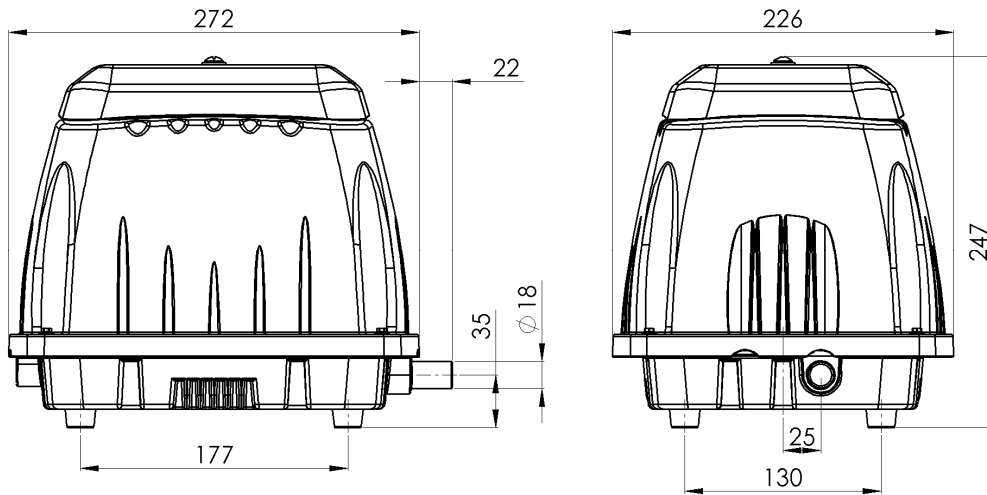

Model No. DBMX150

Performance / Rendimiento / Prestanda

★ Allowance : $\pm 5\%$

Exhaust

Dimensions / Dimensioner (mm)

Operating range : 0.1 to 0.25 kg/cm²

Model No.	Voltage (VAC)	Frequency (HZ)	Rated Pressure (kg/cm ²)	Airflow (LPM)	AMP (A)	WATT (W)
DBMX150	110 ~ 120	60	0.2	150	2.1	134
DBMX150	220 ~ 240	50	0.2	150	1.2	130