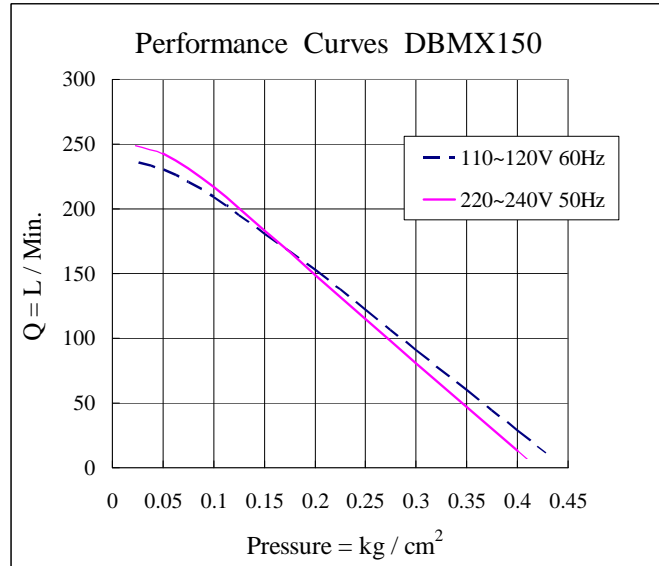

Model No. DBMX150

Performance / Rendimiento / Prestanda

★ Allowance : $\pm 5\%$

Exhaust

Dimensions / Dimensioner (mm)

Operating range : 0.1 to 0.25 kg/cm²

Model No.	Voltage (VAC)	Frequency (HZ)	Rated Pressure (kg/cm ²)	Airflow (LPM)	AMP (A)	WATT (W)
DBMX150	110 ~ 120	60	0.2	150	2.1	134
DBMX150	220 ~ 240	50	0.2	150	1.2	130