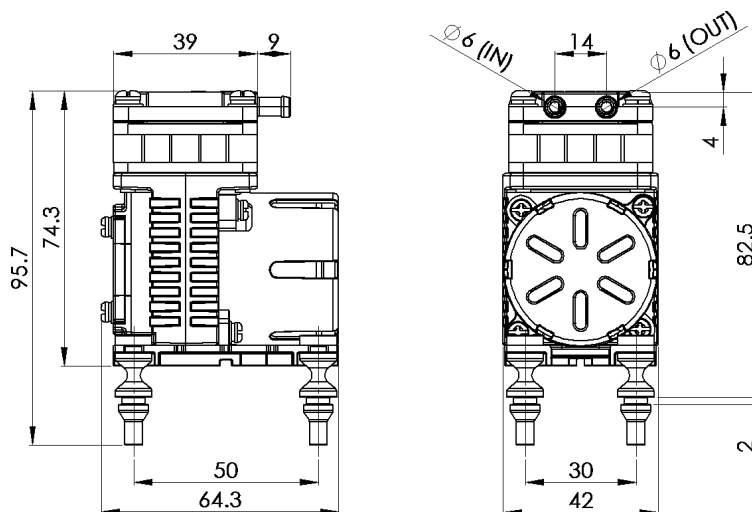

## Model No. AM6H

Performance / Rendimiento / Prestanda

★ Allowance : ±5%

**Exhaust**

**Vol.suction**

Dimensions / Dimensioner (mm)

Model No.	Voltage (VDC)	Working Pressure Range	Max Airflow (LPM)	Max AMP (A)
AM6H	DC24	-36kPa ~ 0.065MPa	6.9	0.19