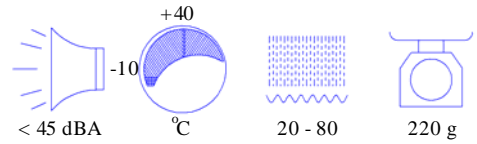

## Model No. AM6H

Performance / Rendimiento / Prestanda

★ Allowance : ±5%

**Exhaust**

**Vol.suction**

Dimensions / Dimensioner (mm)

Model No.	Voltage (VDC)	Working Pressure Range	Max Airflow (LPM)	Max AMP (A)
AM6H	DC24	-36kPa ~ 0.065MPa	6.9	0.19