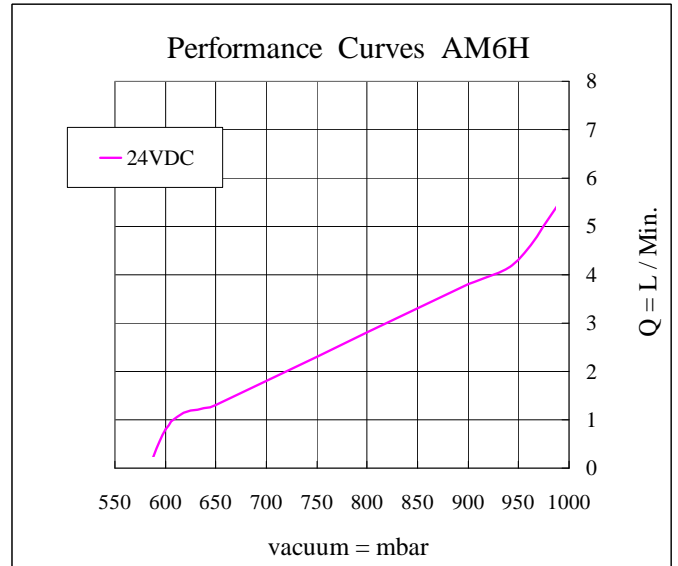

## Model No. AM6H

Performance / Rendimiento / Prestanda

★ Allowance : ±5%

**Exhaust**

**Vol.suction**

Dimensions / Dimensioner (mm)

Model No.	Voltage (VDC)	Working Pressure Range	Max Airflow (LPM)	Max AMP (A)
AM6H	DC24	-36kPa ~ 0.065MPa	6.9	0.19