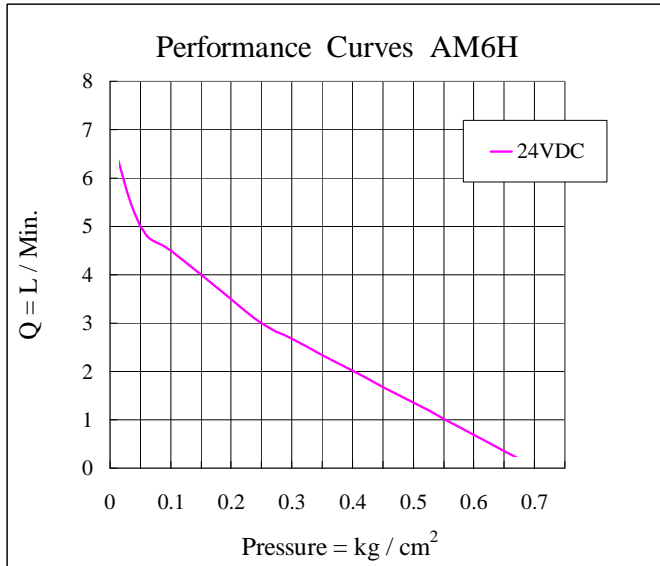

## Model No. AM6H

Performance / Rendimiento / Prestanda

★ Allowance : ±5%

**Exhaust**

**Vol.suction**

Dimensions / Dimensioner (mm)

Model No.	Voltage (VDC)	Working Pressure Range	Max Airflow (LPM)	Max AMP (A)
AM6H	DC24	-36kPa ~ 0.065MPa	6.9	0.19