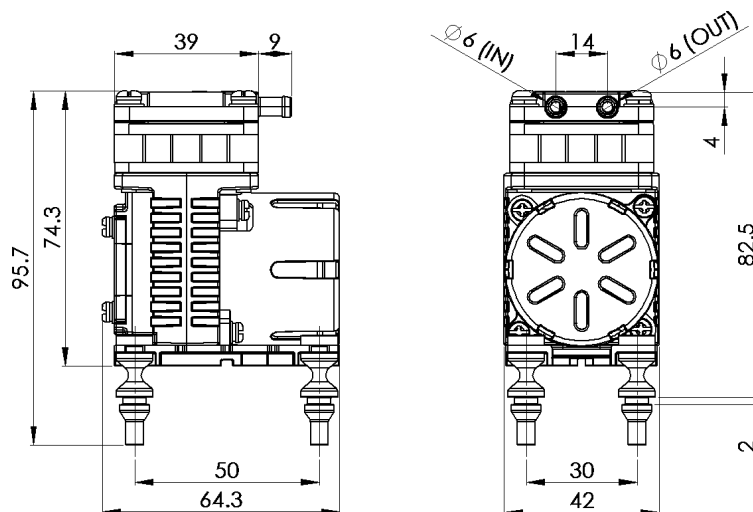

Model No. AM6

Performance / Rendimiento / Prestanda

★ Allowance : ±5%

Exhaust

Vol.suction

Dimensions / Dimensioner (mm)

Model No.	Voltage (VDC)	Working Pressure Range	Max Airflow (LPM)	Max AMP (A)
AM6	DC12	-36kPa ~ 0.065MPa	6.9	0.35