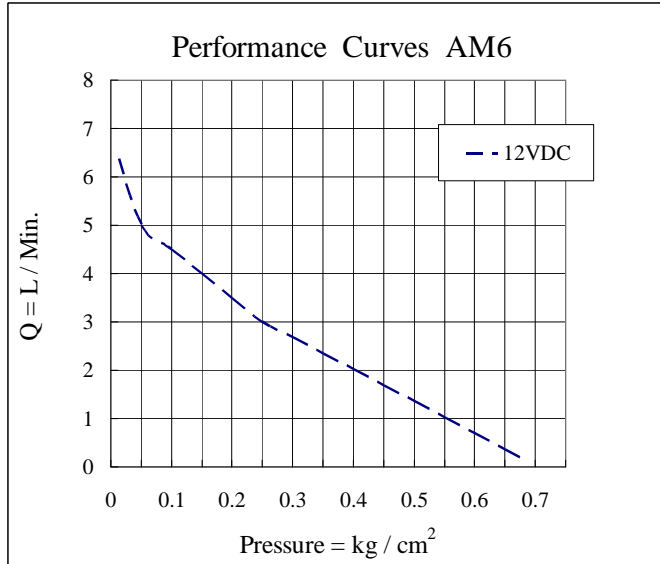

Model No. AM6

Performance / Rendimiento / Prestanda

★ Allowance : ±5%

Exhaust

Vol.suction

Dimensions / Dimensioner (mm)

Model No.	Voltage (VDC)	Working Pressure Range	Max Airflow (LPM)	Max AMP (A)
AM6	DC12	-36kPa ~ 0.065MPa	6.9	0.35