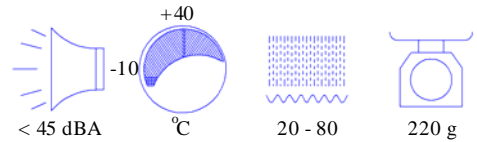

Model No. AM6

Performance / Rendimiento / Prestanda

★ Allowance : ±5%

Exhaust

Vol.suction

Dimensions / Dimensioner (mm)

Model No.	Voltage (VDC)	Working Pressure Range	Max Airflow (LPM)	Max AMP (A)
AM6	DC12	-36kPa ~ 0.065MPa	6.9	0.35