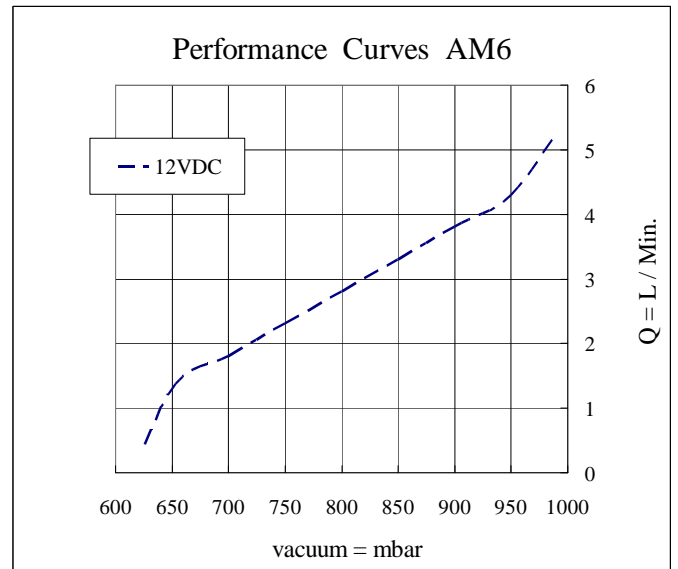

Model No. AM6

Performance / Rendimiento / Prestanda

★ Allowance : ±5%

Exhaust

Vol.suction

Dimensions / Dimensioner (mm)

Model No.	Voltage (VDC)	Working Pressure Range	Max Airflow (LPM)	Max AMP (A)
AM6	DC12	-36kPa ~ 0.065MPa	6.9	0.35