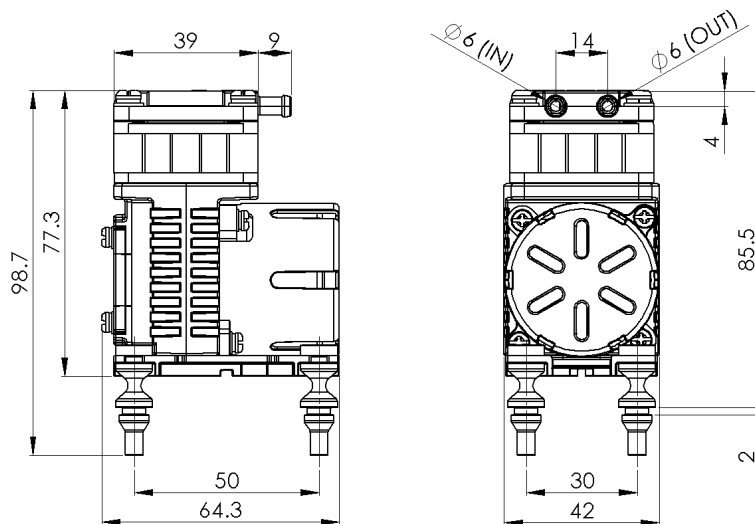

Model No. AM5H

Performance / Rendimiento / Prestanda

★ Allowance : ±5%

Exhaust

Vol.suction

Dimensions / Dimensioner (mm)

Model No.	Voltage (VDC)	Working Pressure Range	Max Airflow (LPM)	Max AMP (A)
AM5H	DC24	-30kPa ~ 0.045MPa	6.5	0.15