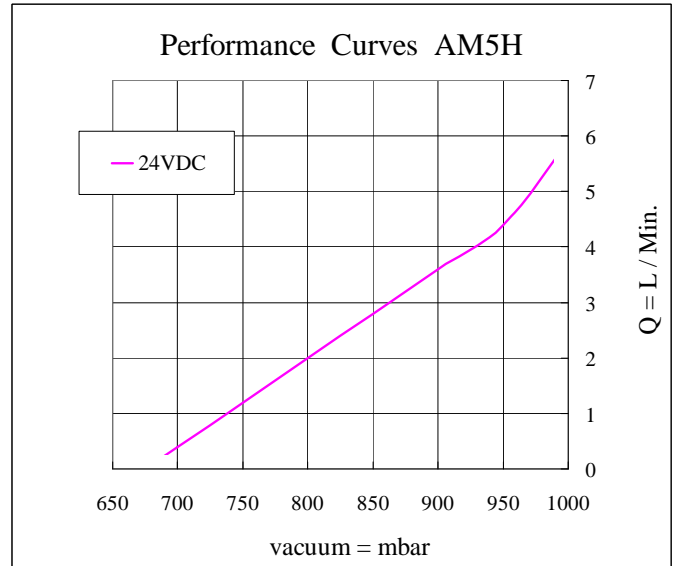

Model No. AM5H

Performance / Rendimiento / Prestanda

★ Allowance : ±5%

Exhaust

Vol.suction

Dimensions / Dimensioner (mm)

Model No.	Voltage (VDC)	Working Pressure Range	Max Airflow (LPM)	Max AMP (A)
AM5H	DC24	-30kPa ~ 0.045MPa	6.5	0.15