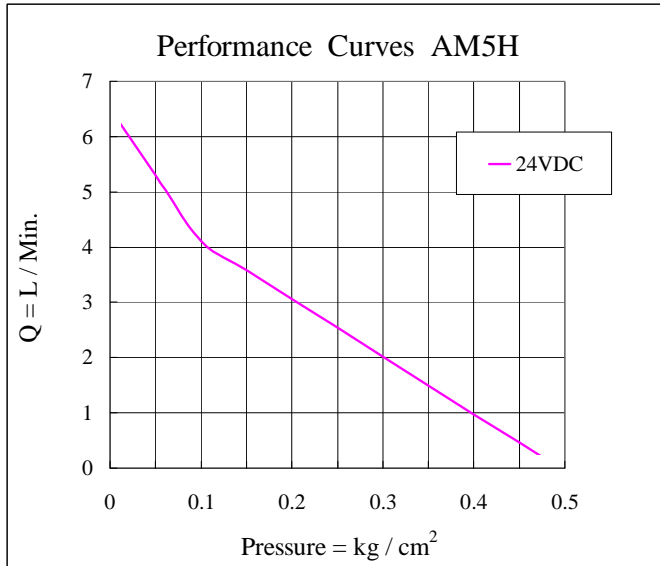

Model No. AM5H

Performance / Rendimiento / Prestanda

★ Allowance : ±5%

Exhaust

Vol.suction

Dimensions / Dimensioner (mm)

Model No.	Voltage (VDC)	Working Pressure Range	Max Airflow (LPM)	Max AMP (A)
AM5H	DC24	-30kPa ~ 0.045MPa	6.5	0.15