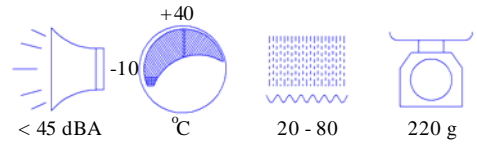

Model No. AM5H

Performance / Rendimiento / Prestanda

★ Allowance : ±5%

Exhaust

Vol.suction

Dimensions / Dimensioner (mm)

Model No.	Voltage (VDC)	Working Pressure Range	Max Airflow (LPM)	Max AMP (A)
AM5H	DC24	-30kPa ~ 0.045MPa	6.5	0.15