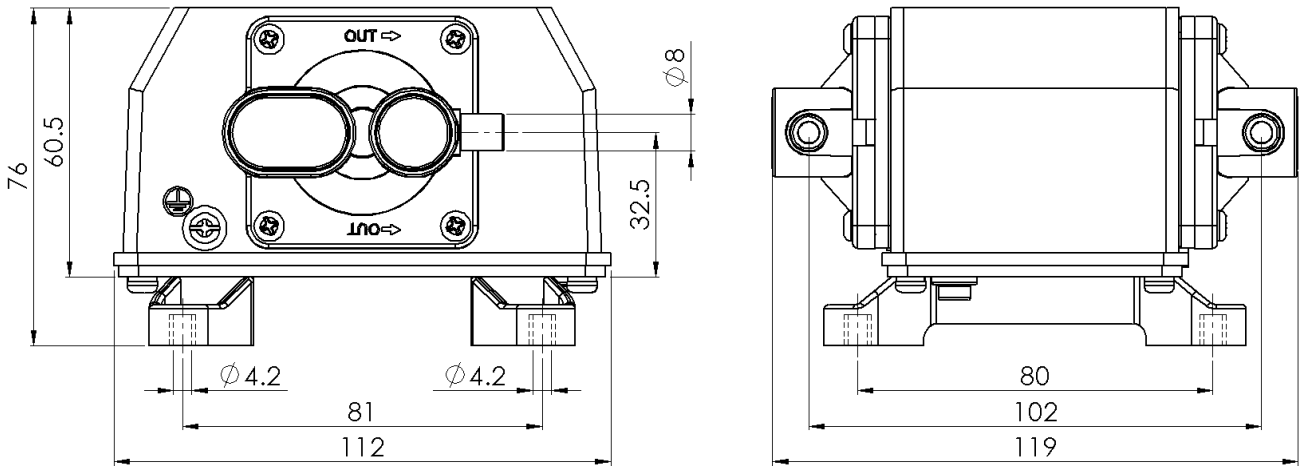

Model No. DB8B

Performance / Rendimiento / Prestanda

★ Allowance : ±5%

Exhaust

Dimensions / Dimensioner (mm)

Operating range : 0.04 to 0.14 kg/cm²

Model No.	Voltage (VAC)	Frequency (HZ)	Rated Pressure (kg/cm ²)	Airflow (LPM)	AMP (A)	WATT (W)
DB8B	110 ~ 120	60	0.1	8	0.19	11
DB8B	220 ~ 240	50	0.1	8	0.09	10