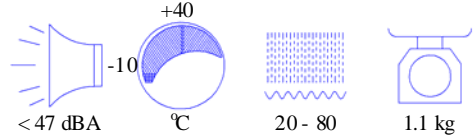

Model No. DB8B

Performance / Rendimiento / Prestanda

★ Allowance : ±5%

Exhaust

Dimensions / Dimensioner (mm)

Operating range : 0.04 to 0.14 kg/cm²

Model No.	Voltage (VAC)	Frequency (HZ)	Rated Pressure (kg/cm ²)	Airflow (LPM)	AMP (A)	WATT (W)
DB8B	110 ~ 120	60	0.1	8	0.19	11
DB8B	220 ~ 240	50	0.1	8	0.09	10