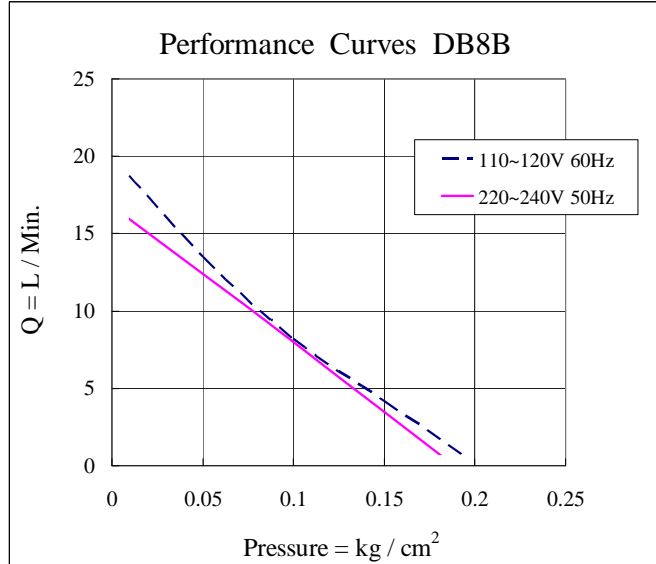

Model No. DB8B

Performance / Rendimiento / Prestanda

★ Allowance : ±5%

Exhaust

Dimensions / Dimensioner (mm)

Operating range : 0.04 to 0.14 kg/cm²

Model No.	Voltage (VAC)	Frequency (HZ)	Rated Pressure (kg/cm ²)	Airflow (LPM)	AMP (A)	WATT (W)
DB8B	110 ~ 120	60	0.1	8	0.19	11
DB8B	220 ~ 240	50	0.1	8	0.09	10